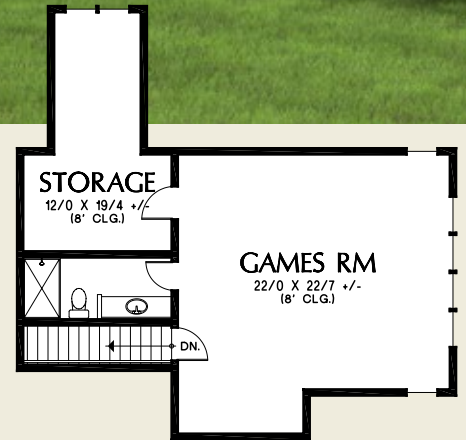

*Mascord*

ALAN MASCORD DESIGN ASSOCIATES, INC.

The Edgefield  
2311

Upper Floor	575 Sq. Ft
Main Floor	2765 Sq. Ft
<b>Total Area</b>	<b>3340 Sq. Ft</b>

<b>Width</b>	<b>Depth</b>
74'-0"	58'-0"

**Height** (Main Flr to Peak): 26'-10"  
(to Midpt of Roof): 21'-5"

ALAN MASCORD DESIGN ASSOCIATES, INC  
2187 NW Reed St, Suite 100, Portland, OR 97210 · 503.225.9161

mascord.com | houseplans.co