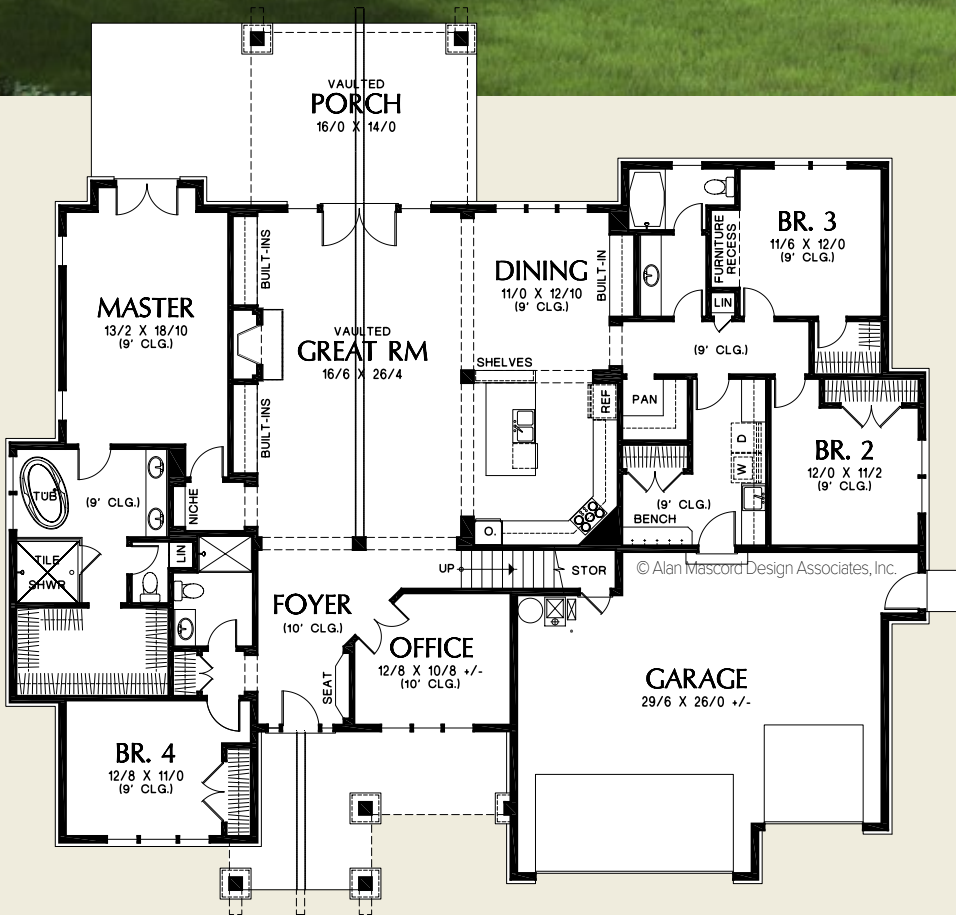

*Mascord*

ALAN MASCORD DESIGN ASSOCIATES, INC.

The Edgefield  
2311

Upper Floor	575 Sq. Ft
Main Floor	2765 Sq. Ft
<b>Total Area</b>	<b>3340 Sq. Ft</b>

<b>Width</b>	<b>Depth</b>
74'-0"	58'-0"

**Height** (Main Flr to Peak): 26'-10"  
(to Midpt of Roof): 21'-5"