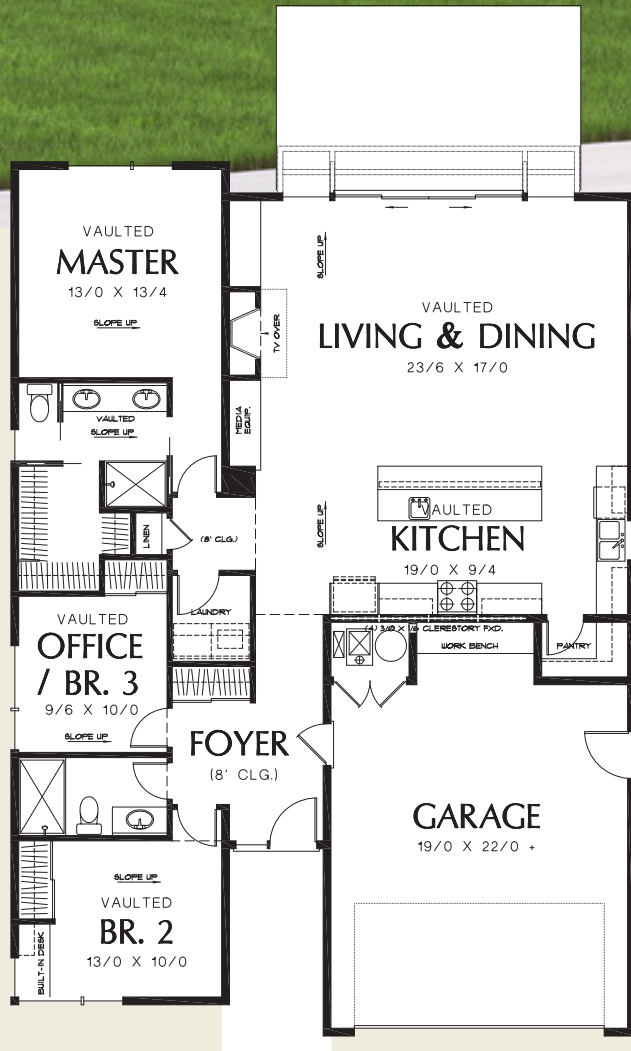

Mascord

ALAN MASCORD DESIGN ASSOCIATES, INC.

The Park Place 1164ES

Total Area	1613 Sq. Ft
Width 40'-0"	Depth 56'-0"
Height	(Main Flr to Peak): 15'-11" (to Midpt of Roof): 14'-7"

ALAN MASCORD DESIGN ASSOCIATES, INC
2187 NW Reed St, Suite 100, Portland, OR 97210 · 503.225.9161